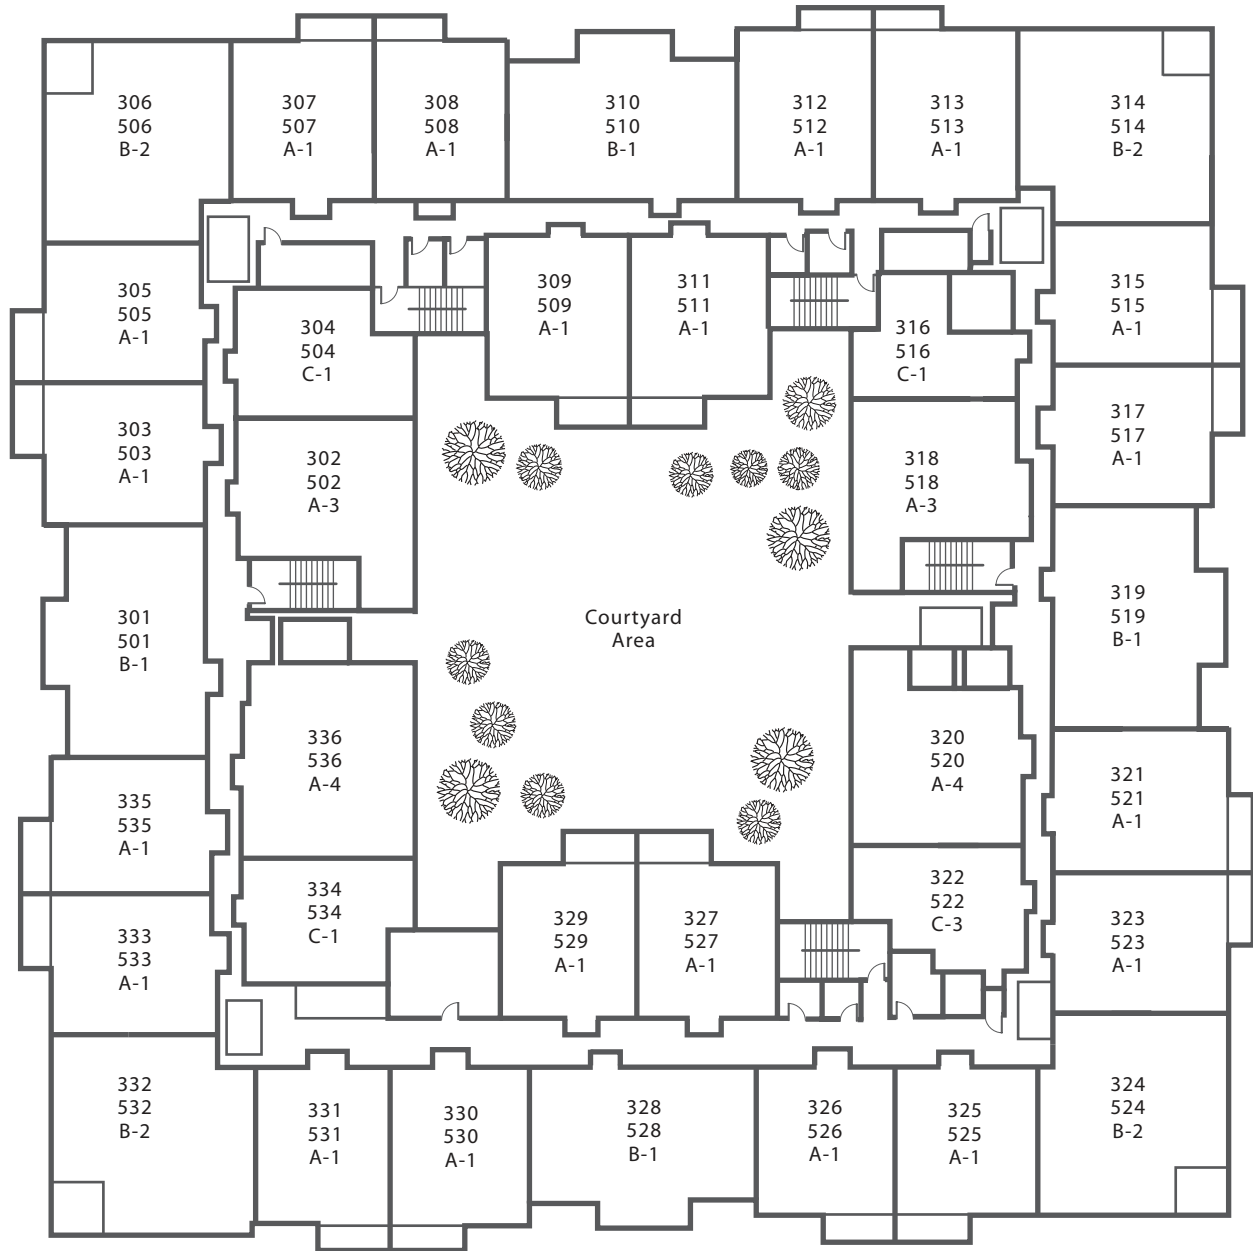

10th At Hoyt Apartments

SITE MAP

925 N.W. HOYT STREET / PORTLAND, OR 97209 / 503.222.6841 / 10THATHOYT@PROMETHEUSREG.COM
WWW.10ATHOYT.COM

We reserve the right to modify plans. This is an artist's conception and is not to scale.